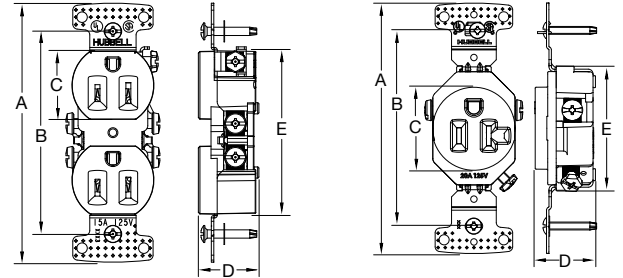

Straight Blade Devices

Residential Grade Duplex and Decorator Receptacles

15A 125V Duplex and Decorator Weather Resistant and Tamper-Resistant Receptacles

Product Dimensions Inches (mm)

	Duplex	Decorator	Single	Single Decorator
A	4.19" (106.4)	4.19" (106.4)	4.20" (106.7)	4.20" (106.7)
B	3.28" (83.3)	3.28" (83.3)	3.28" (83.3)	3.28" (83.3)
C	1.41" (35.8)	—	1.41" (35.8)	—
D	0.93" (23.6)	0.93" (23.6)	1.01" (25.7)	1.01" (25.7)
E	2.62" (66.6)	2.62" (66.6)	2.08" (52.8)	2.08" (52.8)

Wiring		Push and Side Wired	
Grounding		Self-Grounding	
Rating	Color	Duplex	Decorator
NEMA 5-15, 15A 125V	Black	RR15SBKWRTR	RRD15SBKWRTR
	Brown	RR15SWRTR	RRD15SWRTR
	Gray	RR15SGYWRTR	RRD15SGYWRTR
	Ivory	RR15SIWRTR	RRD15SIWRTR
	Light Almond	RR15SLAWRTR	RRD15SLAWRTR
	White	RR15SWRTR	RRD15SWRTR

Note: See page R-6 for tamper-resistant and weather resistant descriptions.

Residential Grade Single and Single Decorator Receptacles

15A and 20A 125V and 250V Single Self-Grounding Receptacles