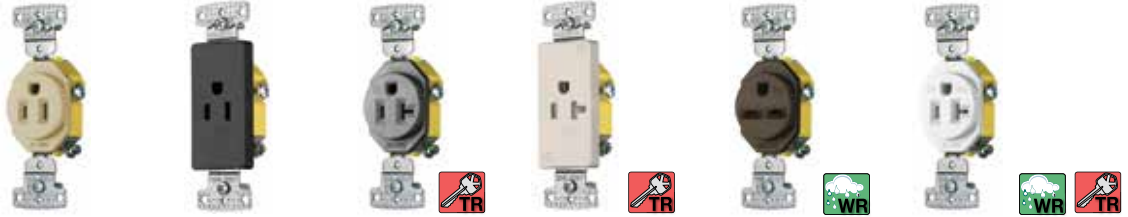

Residential Grade Single and Single Decorator Receptacles

15A and 20A 125V and 250V Single Self-Grounding Receptacles

Style		Standard		Tamper-Resistant		Weather Resistant	Weather Resistant Tamper-Resistant
Rating	Color	Duplex	Decorator	Duplex	Decorator	Duplex	Duplex
NEMA 5-15, 15A 125V	Black	RR151BK	RRD151BK	RR151BKTR	RRD151BKTR	—	RR151BKWRTR
	Brown	RR151	RRD151	RR151TR	RRD151TR	—	RR151WRTR
	Gray	RR151GY	RRD151GY	RR151GYTR	RRD151GYTR	—	RR151GYWRTR
	Ivory	RR151I	RRD151I	RR151ITR	RRD151ITR	—	RR151IWRTR
	Light Almond	RR151LA	RRD151LA	RR151LATR	RRD151LATR	—	RR151LAWRTR
	White	RR151W	RRD151W	RR151WTR	RRD151WTR	—	RR151WWRTR
NEMA 5-20, 20A 125V	Black	RR201BK	RRD201BK	RR201BKTR	RRD201BKTR	—	RR201BKWRTR
	Brown	RR201	RRD201	RR201TR	RRD201TR	—	RR201WRTR
	Gray	RR201GY	RRD201GY	RR201GYTR	RRD201GYTR	—	RR201GYWRTR
	Ivory	RR201I	RRD201I	RR201ITR	RRD201ITR	—	RR201IWRTR
	Light Almond	RR201LA	RRD201LA	RR201LATR	RRD201LATR	—	RR201LAWRTR
	White	RR201W	RRD201W	RR201WTR	RRD201WTR	—	RR201WWRTR
NEMA 6-15, 15A 250V	Black	RR155BK	RRD155BK	—	—	RR155BKWR	—
	Brown	RR155	RRD155	—	—	RR155WR	—
	Gray	RR155GY	RRD155GY	—	—	RR155GYWR	—
	Ivory	RR155I	RRD155I	—	—	RR155IWR	—
	Light Almond	RR155LA	RRD155LA	—	—	RR155LAWR	—
White	RR155W	RRD155W	—	—	RR155WWR	—	
NEMA 6-20, 20A 250V	Black	RR205BK	RRD205BK	—	—	RR205BKWR	—
	Brown	RR205	RRD205	—	—	RR205WR	—
	Gray	RR205GY	RRD205GY	—	—	RR205GYWR	—
	Ivory	RR205I	RRD205I	—	—	RR205IWR	—
	Light Almond	RR205LA	RRD205LA	—	—	RR205LAWR	—
	White	RR205W	RRD205W	—	—	RR205WWR	—